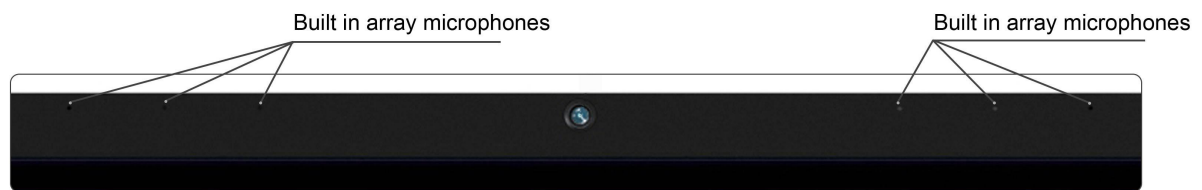

IQTouch[™] LB901Pro Series

IQTouch LB901Pro series with built-in microphones is designed to make your meeting more effective. With interactive 20-point touch and built-in wireless screen mirroring software for content sharing, IQTouch LB901Pro series is helpful for facilitating presentations, brainstorming, and decision-making. All you need in a meeting are seamlessly integrated into the interactive display, just walk in and get your meeting started.

Specifications

Name	IQTouch LB901Pro Series
Model	LE065MD
Diagonal Size	65"
LED Light Source	Backlight
Resolution	3840*2160
Aspect Ratio	16:9
Brightness (typ)/(min)	450cd/m ²
Contrast Ratio (typ)/(min)	4000:1
Response Rate (typ)/(min)	6ms
Refreshing Frequency	60Hz
Viewing Angle	178° (H), 178° (V)
Backlight Life Time (typ)/(min)	50,000 hrs
Display Area (mm)	1428.5*803.5
Depth of Color	10bit